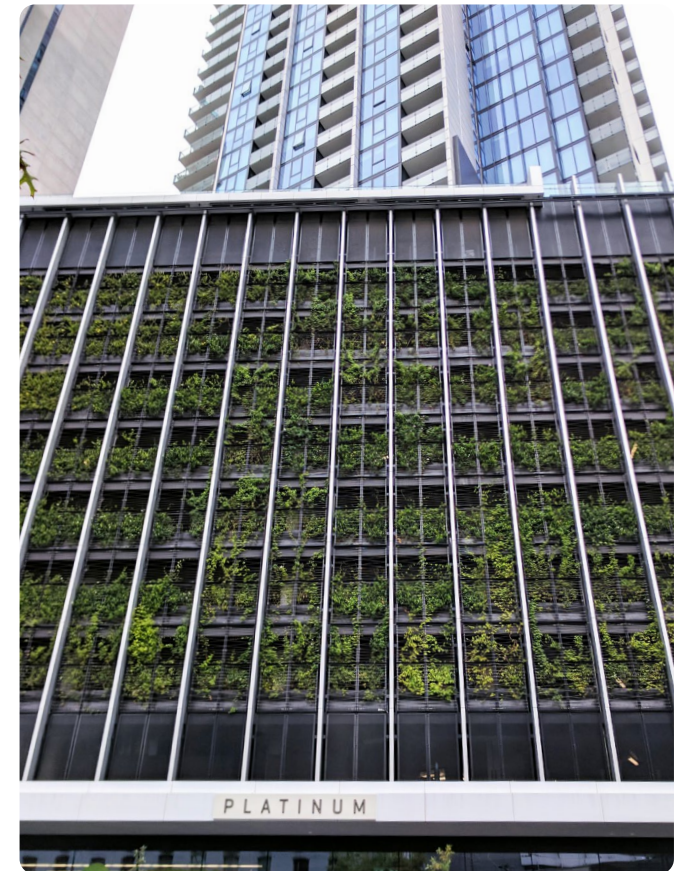

Platinum Apartment

Melbourne, Australia

203 planter boxes were pre-grown at Fytogreen's nursery facility in Somerville for 9 months. The planting pallet comprised of 5 species with the aspect facing west and north.

A specially designed planter utilizing LLDPE "Rotomould" technology for long term sustainability to act as both a crash and fall protection barrier was designed with forklift slipper slots.

Pre-growth, V24 mesh from Tensile fitted to a powder coated frame, enable good plant establishment. A pre-growth period of 12 months or more would of been ideal to deliver the planters with their starter mesh panel at full coverage for all species.

This will be an iconic green facade for Melbourne and be spectacular in early summer when in full flower.

Environment:	Urban
Architects:	Squillace
Photographs:	Fytogreen Australia
More information:	www.fytogreen.com.au