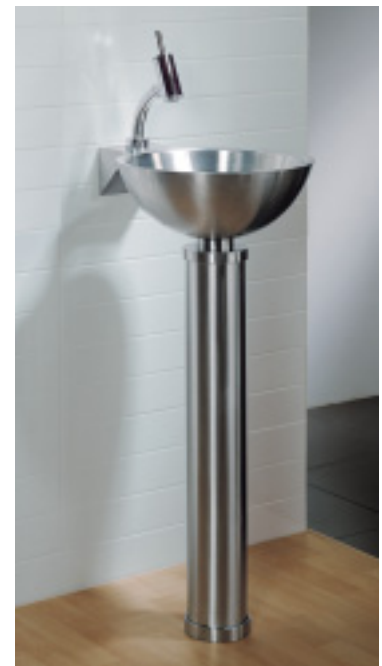

### Private washrooms

In sanitary installations for public use stainless steel is valued most of all for its hygienic benefits and durability. When choosing and designing private bathrooms, however, factors such as the versatility and attractiveness of the material take on additional importance. The sheer variety of tap fittings and sanitary products in stainless steel available on the market is a demonstration of this functionality and adaptability. Accessories like mirror-fronted cupboards, soap holders and towel rails in stainless steel add a touch of quality and elegance to many bathroom designs.

Photo: Dedecker, Sint-Genesius-Rode, B

Photo: Sottini, Kingston-Upon-Hull, UK

*Sanitary fittings in porcelain are clad with stainless steel in this range of bathroom products.*

Photo: Boffi spa, Milan, I

*Matching ranges of bathroom fittings in stainless steel are now available from many manufacturers.*

*Water drains away from this wash basin through a pipe in the pedestal.*

Photos: Hansgrohe AG, Schiltach, D (left); Altro, Barcelona, E (right)